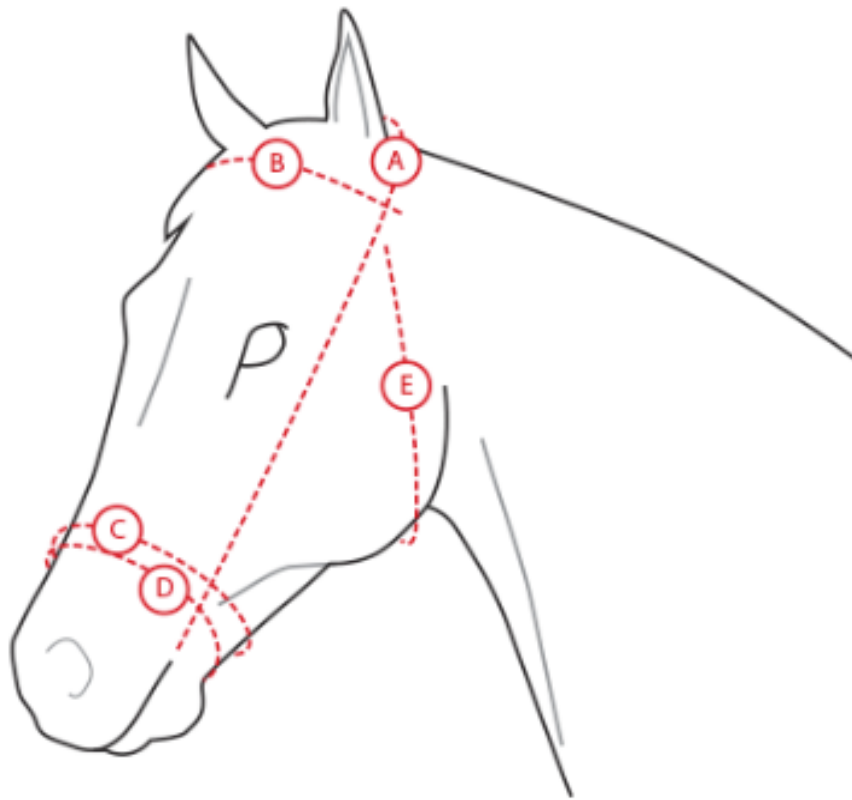

Size	A Crown	B Browband	C Combined Noseband	D Pullback Combined Noseband	E -Cheek straps	Reins
P	60 cm	32 cm	65 cm	36 cm	95 cm	135 cm
C	65 cm	34 cm	72 cm	39 cm	100 cm	140 cm
F	69 cm	36 cm	78 cm	41 cm	105 cm	145 cm
XF	75 cm	38 cm	81 cm	43 cm	110 cm	150 cm